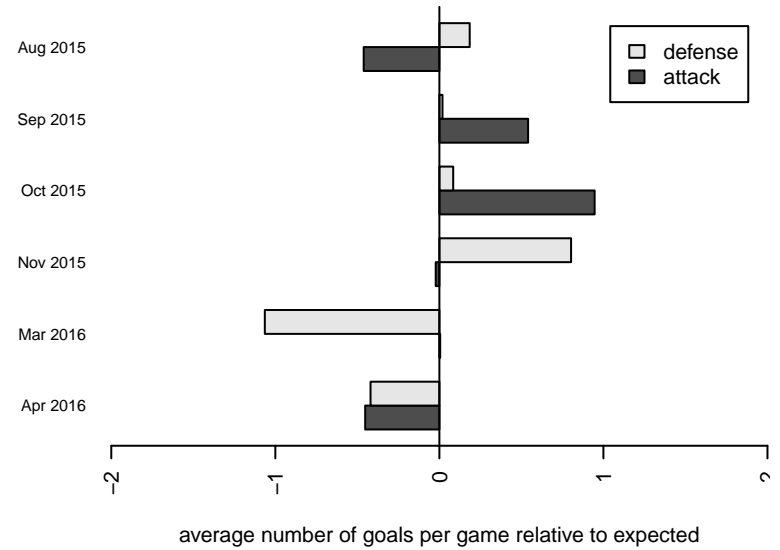

Performance relative to 13 month average