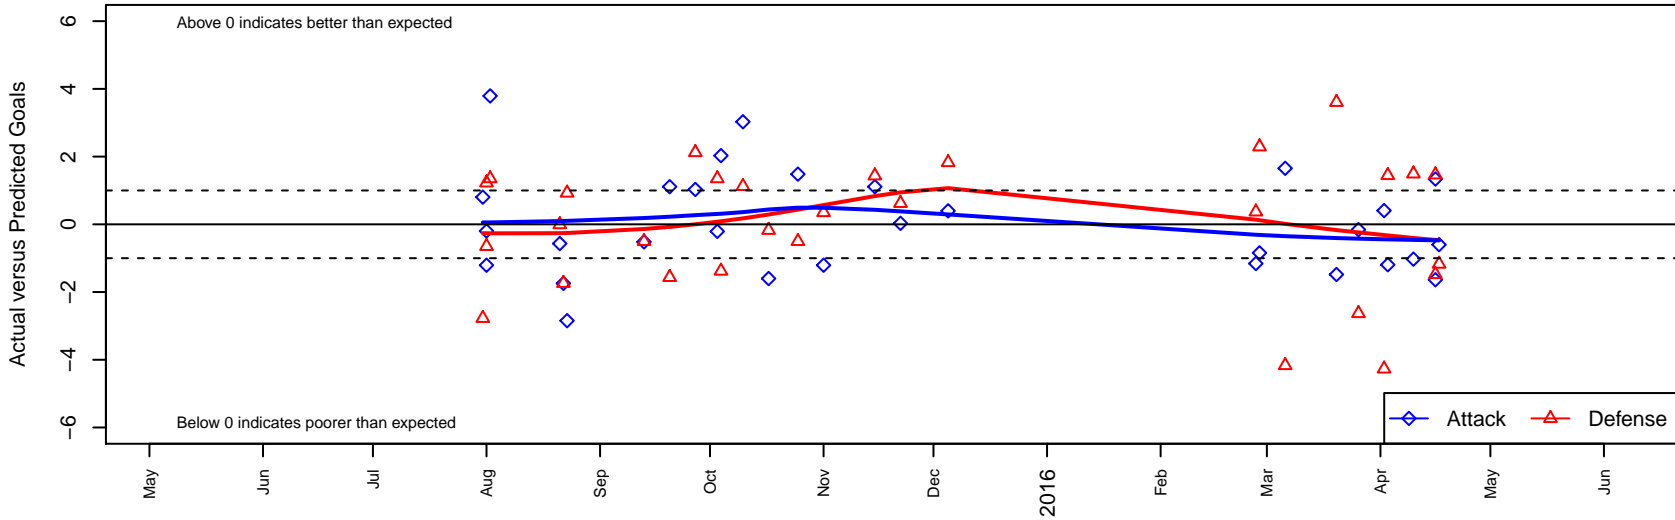

# NK Havoc B01

North Kitsap SC  
 Poulsbo, WA  
 B01 total strength=962  
 attack=2.76 defense=1.12  
 fall league = PSPL Classic 2 Green U14  
 spr league = Spr PSPL Classic 1 U14

alt names used:  
 NK Havoc  
 NK Havoc  
 NK Havoc 01  
 NK Havoc 01  
 NK HAVOC ()

Venues played:  
 2015 Dungeness Cup BU14 Olympic  
 2015 Island Cup BU13-14  
 2015 PSPL Classic 2 Green U14  
 2015 Spr PSPL Classic 1 U14  
 2015 WA Cup BU14 Bronze U14

**NK Havoc B01**  
 Dots are actual minus expected GF (blue circles) and GA (red triangles).  
 Blue line is smoothed change in attack strength. Red is smoothed change in defense strength.

**attack and defense variance (black dot)  
relative to other teams  
and top 10 in region**

**attack and defense rating  
relative to others at age  
and all opponents in last 13 months**

**Performance relative to 13 month average**