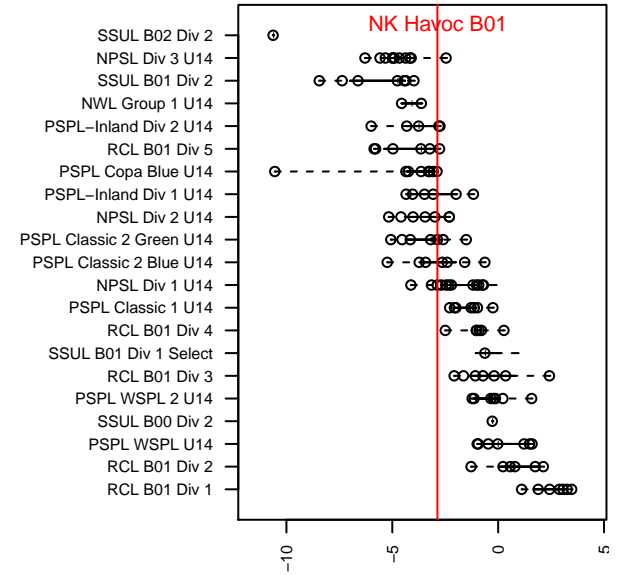

# NK Havoc B01

North Kitsap SC  
 Poulsbo, WA  
 B01 total strength=962  
 attack=2.76 defense=1.12  
 fall league = PSPL Classic 2 Green U14  
 spr league = Spr PSPL Classic 1 U14

alt names used:  
 NK Havoc  
 NK Havoc  
 NK Havoc 01  
 NK Havoc 01  
 NK HAVOC ()

Venues played:  
 2015 Dungeness Cup BU14 Olympic  
 2015 Island Cup BU13-14  
 2015 PSPL Classic 2 Green U14  
 2015 Spr PSPL Classic 1 U14  
 2015 WA Cup BU14 Bronze U14

**NK Havoc B01**  
 Dots are actual minus expected GF (blue circles) and GA (red triangles).  
 Blue line is smoothed change in attack strength. Red is smoothed change in defense strength.

**attack and defense variance (black dot)  
relative to other teams  
and top 10 in region**

**attack and defense rating  
relative to others at age  
and all opponents in last 13 months**

**Performance relative to 13 month average**