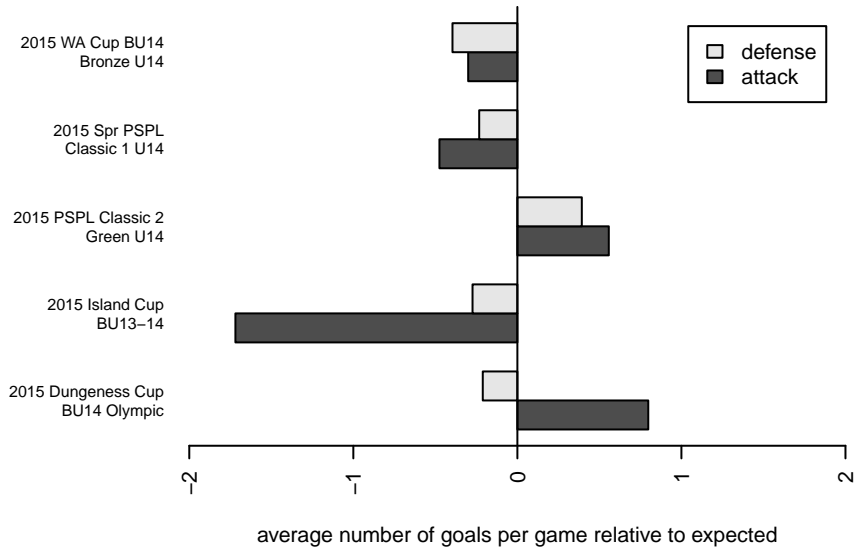

Venues played:  
 2015 Dungeness Cup BU14 Olympic  
 2015 Island Cup BU13-14  
 2015 PSPL Classic 2 Green U14  
 2015 Spr PSPL Classic 1 U14  
 2015 WA Cup BU14 Bronze U14

**NK Havoc B01**  
 Dots are actual minus expected GF (blue circles) and GA (red triangles).  
 Blue line is smoothed change in attack strength. Red is smoothed change in defense strength.

**attack and defense variance (black dot)  
relative to other teams  
and top 10 in region**

**attack and defense rating  
relative to others at age  
and all opponents in last 13 months**

**Performance relative to 13 month average**